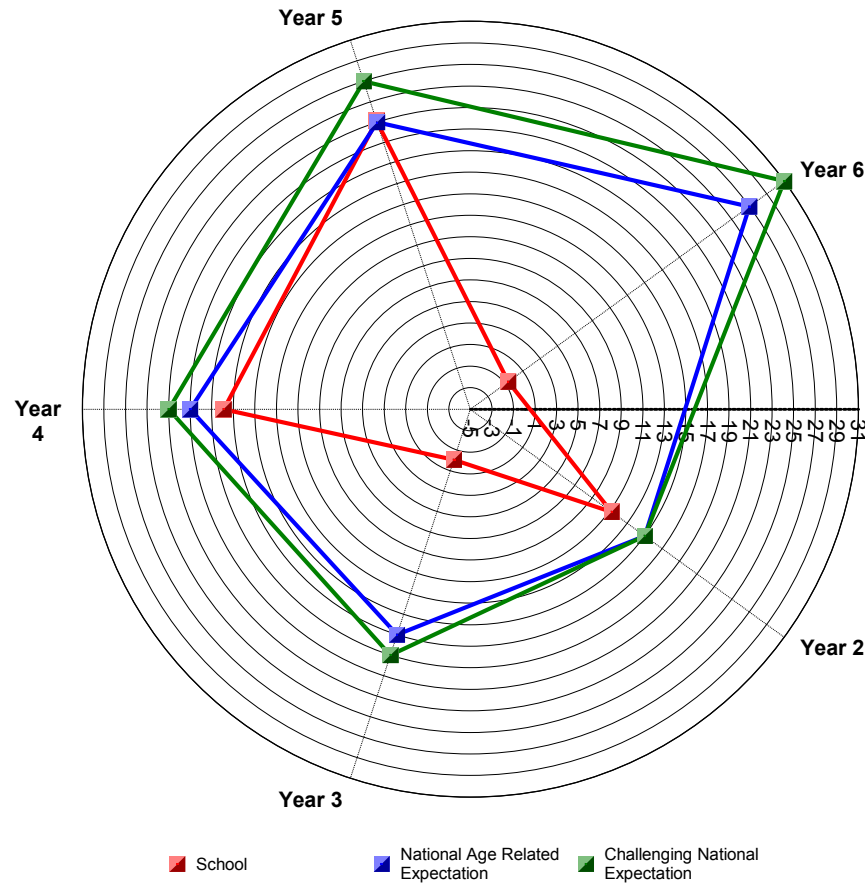

School Progress Against National Age Related and Challenging Expectations

This is a tracking report that uses a radar chart to plot overall Average Points Score Progress against National Expected Progress and National Challenging Progress for Reading, Writing and Mathematics

Reading

Writing

Mathematics

Average Points Score Key:

APS	3	6	7	8	9	10	11	12	13	14	15	16	17	18	19	20	21	22	23	24	25	26	27	28	29	30	31	32	33	34	35
Level	W	1C	1C	1B	1B	1A	1A	2C	2C	2B	2B	2A	2A	3C	3C	3B	3B	3A	3A	4C	4C	4B	4B	4A	4A	5C	5C	5B	5B	5A	5A