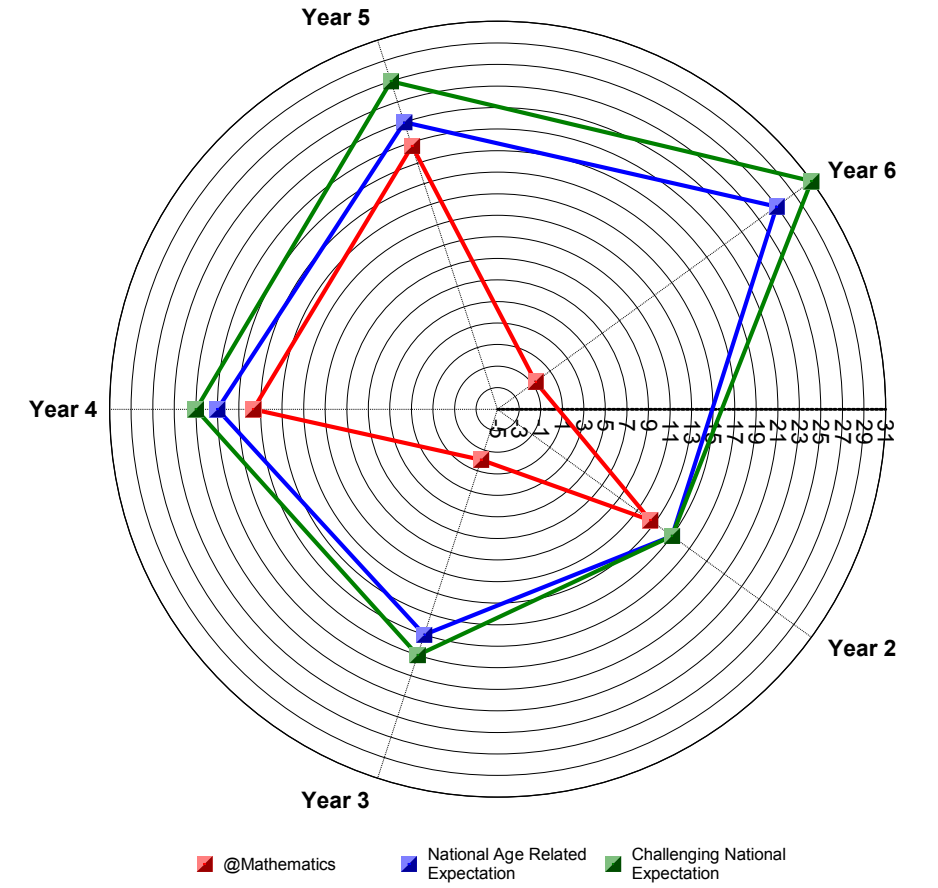

# School Progress Against National Age Related and Challenging Expectations

This is a tracking report that uses a radar chart to plot overall Average Points Score Progress against National Expected Progress and National Challenging Progress for Reading, Writing and Mathematics

## Reading

## Mathematics

### Average Points Score Key:

APS	3	6	7	8	9	10	11	12	13	14	15	16	17	18	19	20	21	22	23	24	25	26	27	28	29	30	31	32	33	34	35
Level	W	1C	1C	1B	1B	1A	1A	2C	2C	2B	2B	2A	2A	3C	3C	3B	3B	3A	3A	4C	4C	4B	4B	4A	4A	5C	5C	5B	5B	5A	5A