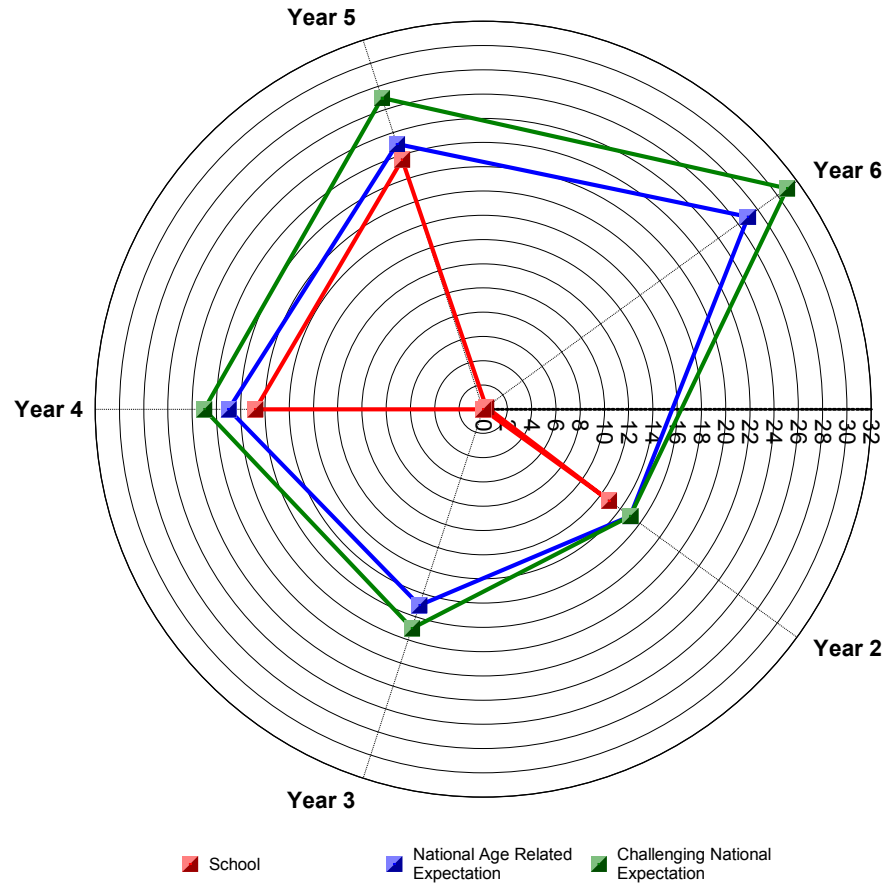

# School Progress Against National Age Related and Challenging Expectations

This is a tracking report that uses a radar chart to plot overall Average Points Score Progress against National Expected Progress and National Challenging Progress for Reading, Writing and Mathematics

## Reading

### Average Points Score Key:

APS	3	6	7	8	9	10	11	12	13	14	15	16	17	18	19	20	21	22	23	24	25	26	27	28	29	30	31	32	33	34	35
Level	W	1C	1C	1B	1B	1A	1A	2C	2C	2B	2B	2A	2A	3C	3C	3B	3B	3A	3A	4C	4C	4B	4B	4A	4A	5C	5C	5B	5B	5A	5A